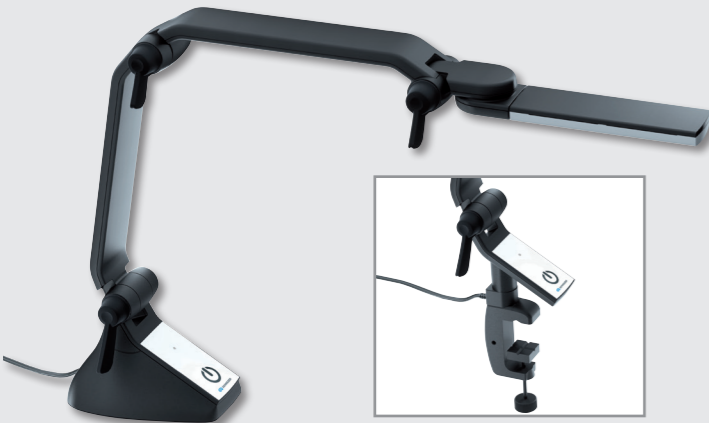

Table lamp with rechargeable battery in one individual light temperature of choice

MULTILIGHT Pro Table XL
Mains operated, extended arm

942023 942043 942063

Foot dimensions (WxDxH): approx. 13.5 x 17.5 x 12.0 cm
Arm segment length (hinge-to-hinge): approx. 30 cm
Weight: approx. 3.65 kg; power cord: 150 cm

MULTILIGHT Pro Table XL Clamp
Mains operated, extended arm, clamp

943023 943043 943063

Arm segment length (hinge-to-hinge): approx. 30 cm
Maximum clamp opening: 5.3 cm
Weight: approx. 1.2 kg; power cord: 150 cm

LowVision lamps

■ MULTILIGHT Pro

Designed for visually impaired people, the MULTILIGHT Pro LED lamp series features numerous innovative ideas.

- 9 different product versions for multiple applications
- Large central control panel in contrasting colour for easy one-touch operation
- Audible ON/OFF feedback
- Low energy consumption and high performance
- Available in 3 light temperatures (warm white – 2700 K, neutral white – 4500 K and cool white – 6500 K)
- Features the tried and tested LEDs of SCHWEIZER's illuminated magnifiers – no mixing of light temperatures!
- 2 brightness levels (100% and 70%)
- Lithium-ion battery with approx. 4-hour operating time and approx. 3-hour charging time
- Easy-to-recognise battery status
- Flexible positioning of lamp ensures optimal lighting while minimising glare
- Black matte surface prevents irritating reflections
- Robust plastic housing facilitates cleaning
- Maximum user comfort thanks to large locking levers
- Recessed connector socket and round barrel connector facilitate plug-in
- Made in Germany

■ MULTILIGHT Pro Table

The table lamp is available in different versions: mains or battery (rechargeable) operated, in one or three light temperatures, with standard or extended arm, with foot or table clamp. The perfect lamp for every situation.

- Versatile in use thanks to long power cord for mains operation or with rechargeable battery
- Lamp head can be swivelled in any direction and even pulled right down to the table top
- Foldable design for space-saving storage; standard arm versions also ideal for mobile use

■ MULTILIGHT Pro Floor

Powerful floor lamp in slim design that stands rock solid.

- Available in one or three light temperatures
- Directs the light where it is needed thanks to standard arm for confined spaces or extended arm for greater flexibility