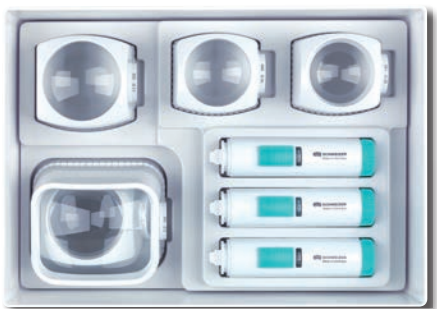

140252 **Box ÖKOLUX plus low power lenses for testing**

Contents: Heads 24 D, 20 D, 16 D, 12 D, 8 D and handles 2700 K, 4500 K, 6500 K

Items can be ordered with or without the necessary batteries as per price list.

140562 **Head ÖKOLUX plus**
56 D / Ø 35 mm (opt. Ø 27.0 mm)

140482 **Head ÖKOLUX plus**
48 D / Ø 35 mm (opt. Ø 27.5 mm)

140392 **Head ÖKOLUX plus**
39 D / Ø 35 mm

140282 **Head ÖKOLUX plus**
28 D / Ø 35 mm

140242 **Head ÖKOLUX plus**
24 D / Ø 55 mm (opt. Ø 52.5 mm)