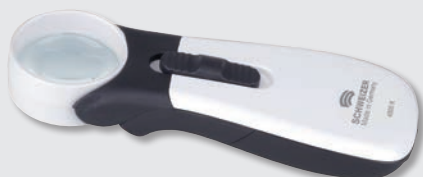

Light temperatures: **2700 K** **4500 K** **6500 K**

162562 **164562** **166562**
56 D / Ø 35 mm (opt. Ø 27.0 mm)

162482 **164482** **166482**
48 D / Ø 35 mm (opt. Ø 27.5 mm)

162392 **164392** **166392**
39 D / Ø 35 mm

162282 **164282** **166282**
28 D / Ø 35 mm

162242 **164242** **166242**
24 D / Ø 55 mm (opt. Ø 52.5 mm)

162202 **164202** **166202**
20 D / Ø 55 mm

162172 **164172** **166172**
16 D / Ø 35 mm

162162 **164162** **166162**
16 D / Ø 60 mm

162132 **164132** **166132**
12 D / Ø 35 mm

162122 **164122** **166122**
12 D / Ø 70 mm

LED illuminated hand magnifiers

■ ERGO-Lux MP mobil

Portable lifestyle magnifier with multi-chip SMD LED and Multi-Power light option.

Suitable stand for this series coming soon!

- Easy-to-feel boost switch provides audible feedback when operated and controls 2 brightness levels for optimised lighting
- High contrast, even spread of light thanks to ideal adjustment of light intensity
- Individually tested light temperatures improve reading performance
- Ergonomic design and soft-touch zone for extra grip strength and pleasant feel in timeless white/charcoal grey
- Low energy consumption and easy battery replacement thanks to simple closing mechanism in the handle which locks with a distinct click
- Convenient integrated lanyard loop
- Aspheric lightweight lenses
- Supplied with microfibre pouch
- 3 AAA alkaline batteries required