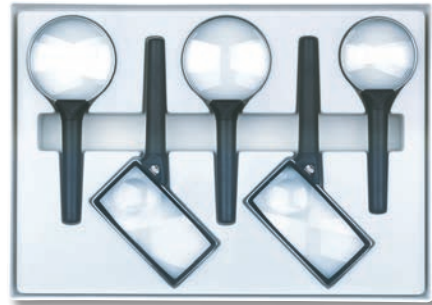

Biconvex hand magnifiers

■ CLASSIC

Reading magnifier with matt black round plastic handle and premium chrome-plated brass mount.

- Biconvex glass lens

■ BIFOCUS

Reading magnifier with matt black round plastic handle and premium chrome-plated brass mount.

- Biconvex glass lens and additional lens (Bifo)

210202 Box CLASSIC, BIFOCUS

Contents: CLASSIC 10 D, 2 x 6 D; BIFOCUS 2 x 4 D

■ ELEGANT

Reading magnifier with handle made from fine hardwood and premium chrome-plated brass mount.

- Biconvex glass lens

Suitable leather case

119172 Black, suitable for CLASSIC 12 D, 10 D

119182 Black, suitable for CLASSIC 6 D; BIFOCUS 6 D

119192 Black, suitable for CLASSIC 4 D

119222 Black, suitable for BIFOCUS 4 D